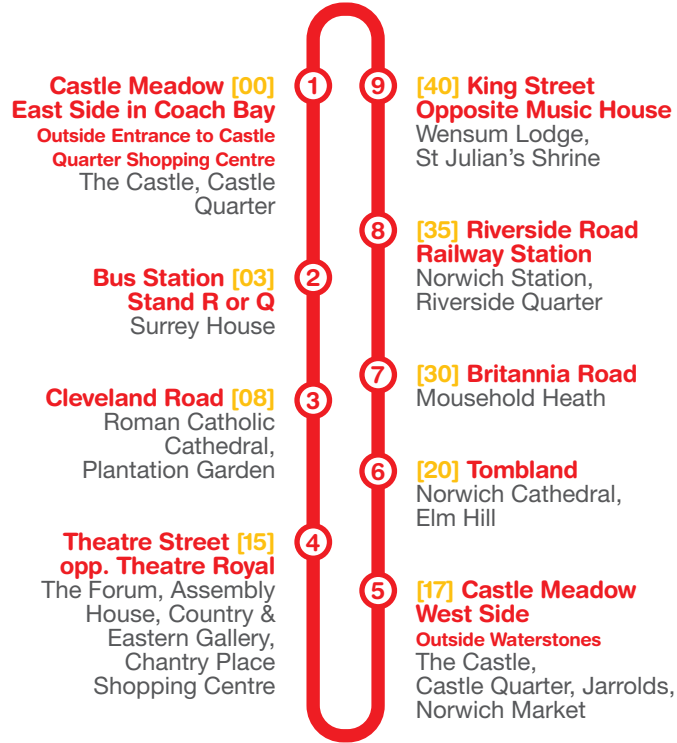

The Plantation Garden

Explore this exquisite late Victorian town garden. It has a gothic fountain, a rustic bridge, an Italianate terrace and hundreds of idiosyncratic architectural details.

Off Earlham Road, near St John's Cathedral NR2 3DB

- The Castle
- Norwich Market & Jarrolds
- Roman Catholic Cathedral
- Norwich Cathedral
- Elm Hill

Starting Point
Stop 1: Castle Meadow NR1 3PY

What3Words Location
cigar.blues.tulip

Tickets available from the driver

www.awayadays.com

Welcome to Norwich

Bus Route & Stops

Timetable 01 April - 28 October

Operating Period	Tour Times
01 Apr. - 30 Sep. Daily	11:00, 12:00, 14:00, 15:00
03 Oct. - 28 Oct. Tue.-Sat.	11:00, 12:00, 14:00, 15:00
No Tour At 13:00	

Save £2 Per Person
when you Park & Ride
Show your Park & Ride Ticket for discount

Take a ride into the city with Norwich Park and Ride. Four convenient car parks situated on the outskirts of the city with buses running up to every 20 minutes. Group travel offer only £5.50
www.konectbus.co.uk/norwich-park-ride